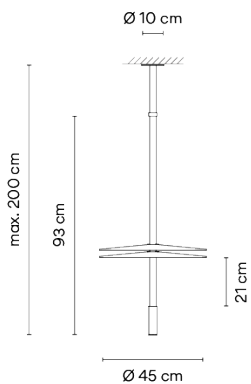

Model Sheet

Optional: Extra cable length
Min. quantity, upcharge and extra lead time apply [EN]

Finish	11 Black NCS S 8500-N
LED temperature color	2700 K
Dimming	Push; 1-10V / Casambi / DALI
Installation type	Built-in XS / Surface Canopy

Materials
Body: Aluminum
Shade: PMMA
Diffuser: PC- Polycarbonate

Light source 2 x LED 3W 175mA

LED CRI>90 726 lm 124
2700 K

Driver Constant Current 350 110-240
V V 50-60 Hz HZ

IP20 Bi-volt 50-60Hz

Application Hanging lamps

Packaging 2 Box
0.51 m x 0.51 m x 0.165 m
Gross weight 5.5
Net weight 4
Vol. 0.0486

Lighting effect

General Lighting

Lamp for general lighting that equally distributes the light in all directions.

Photometric Data